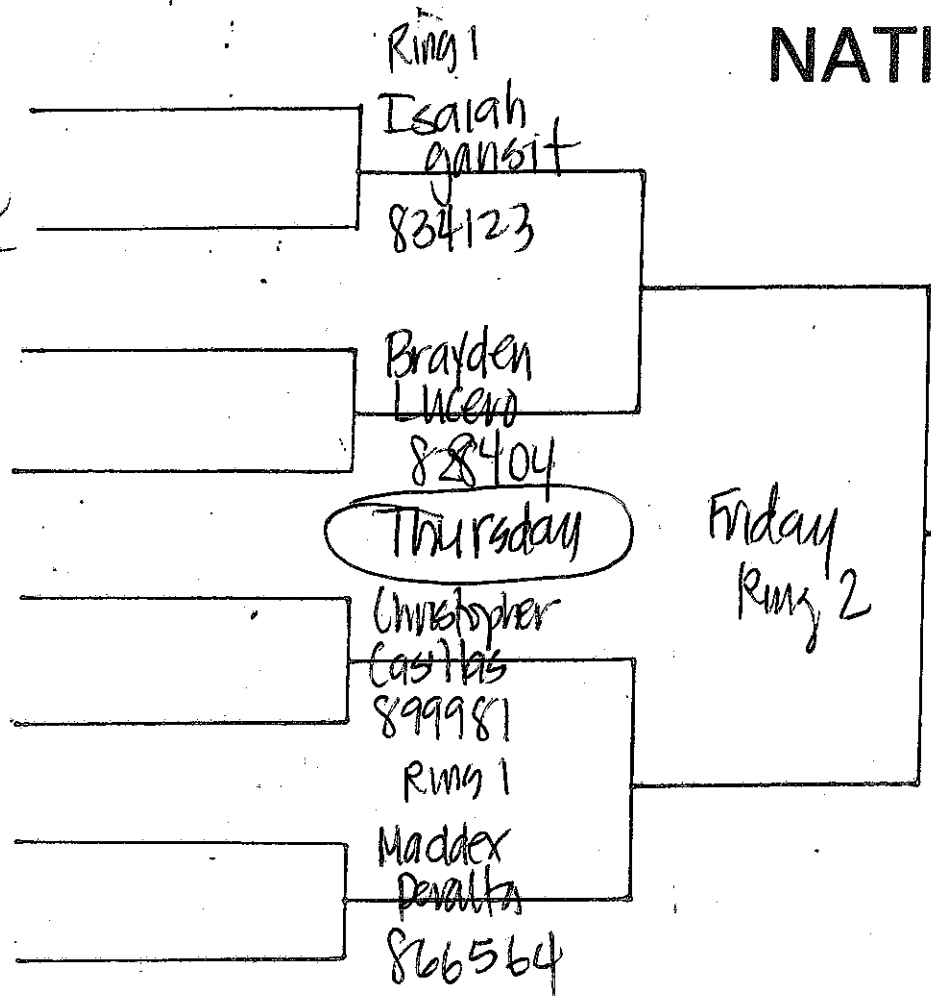

NATIONAL PAL

AGE GROUP 11/12
WEIGHT CLASS 65
novice

Brayden was
1071 in good file
Redraw

no package
was found in females

Thurs.

Fri.