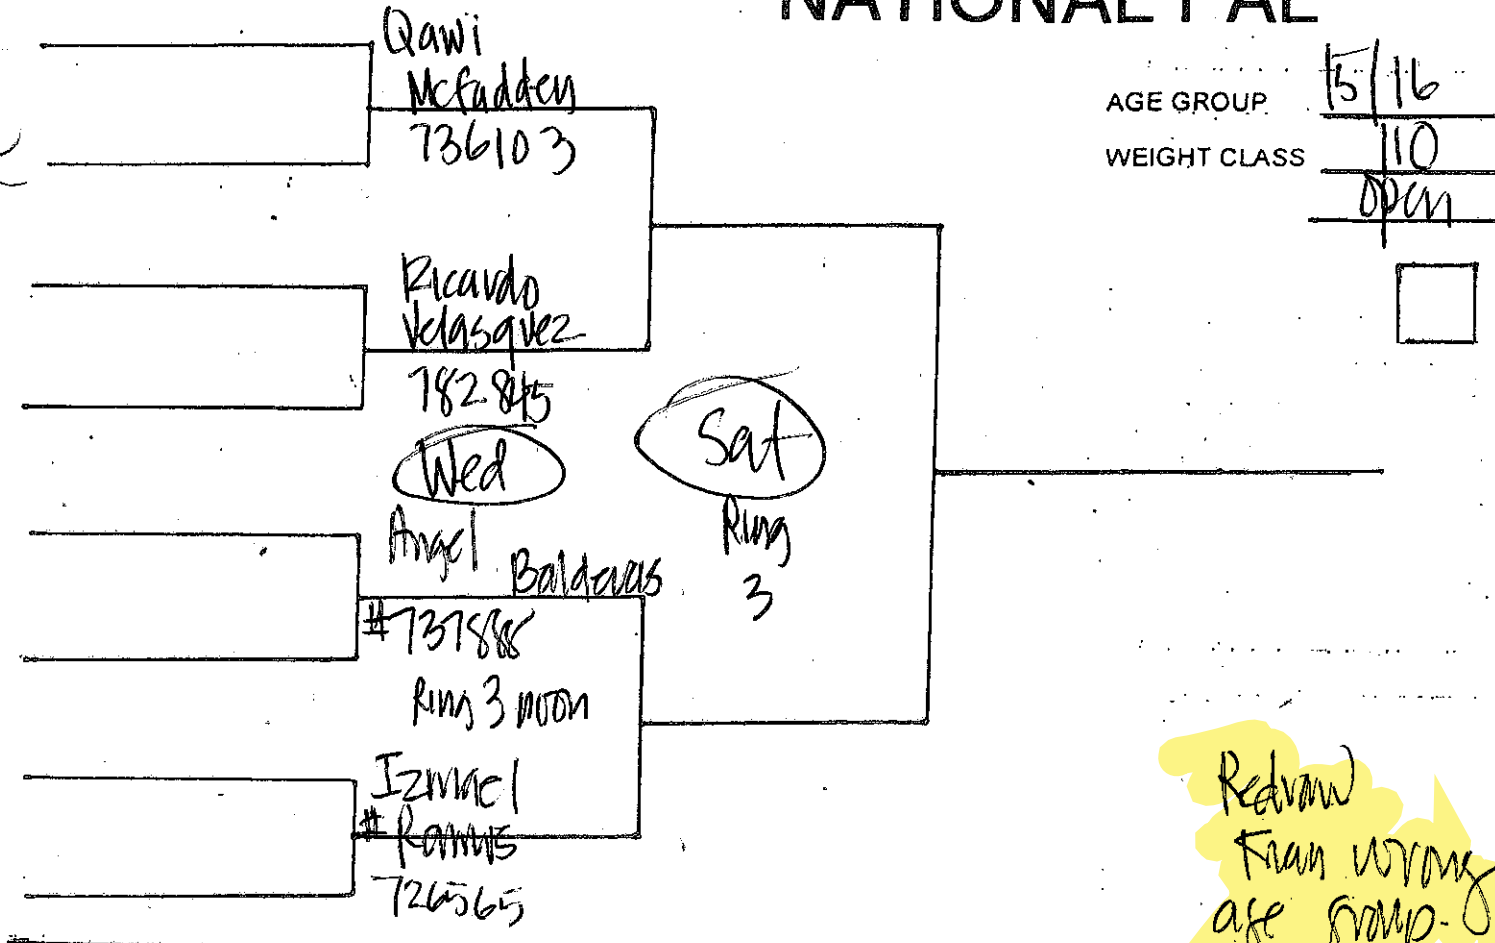

#732515

Davby
Velasquez

#820892

Adnan
Hennery

#732013

NATIONAL PAL

Redraw
from wrong
age group.

Wed