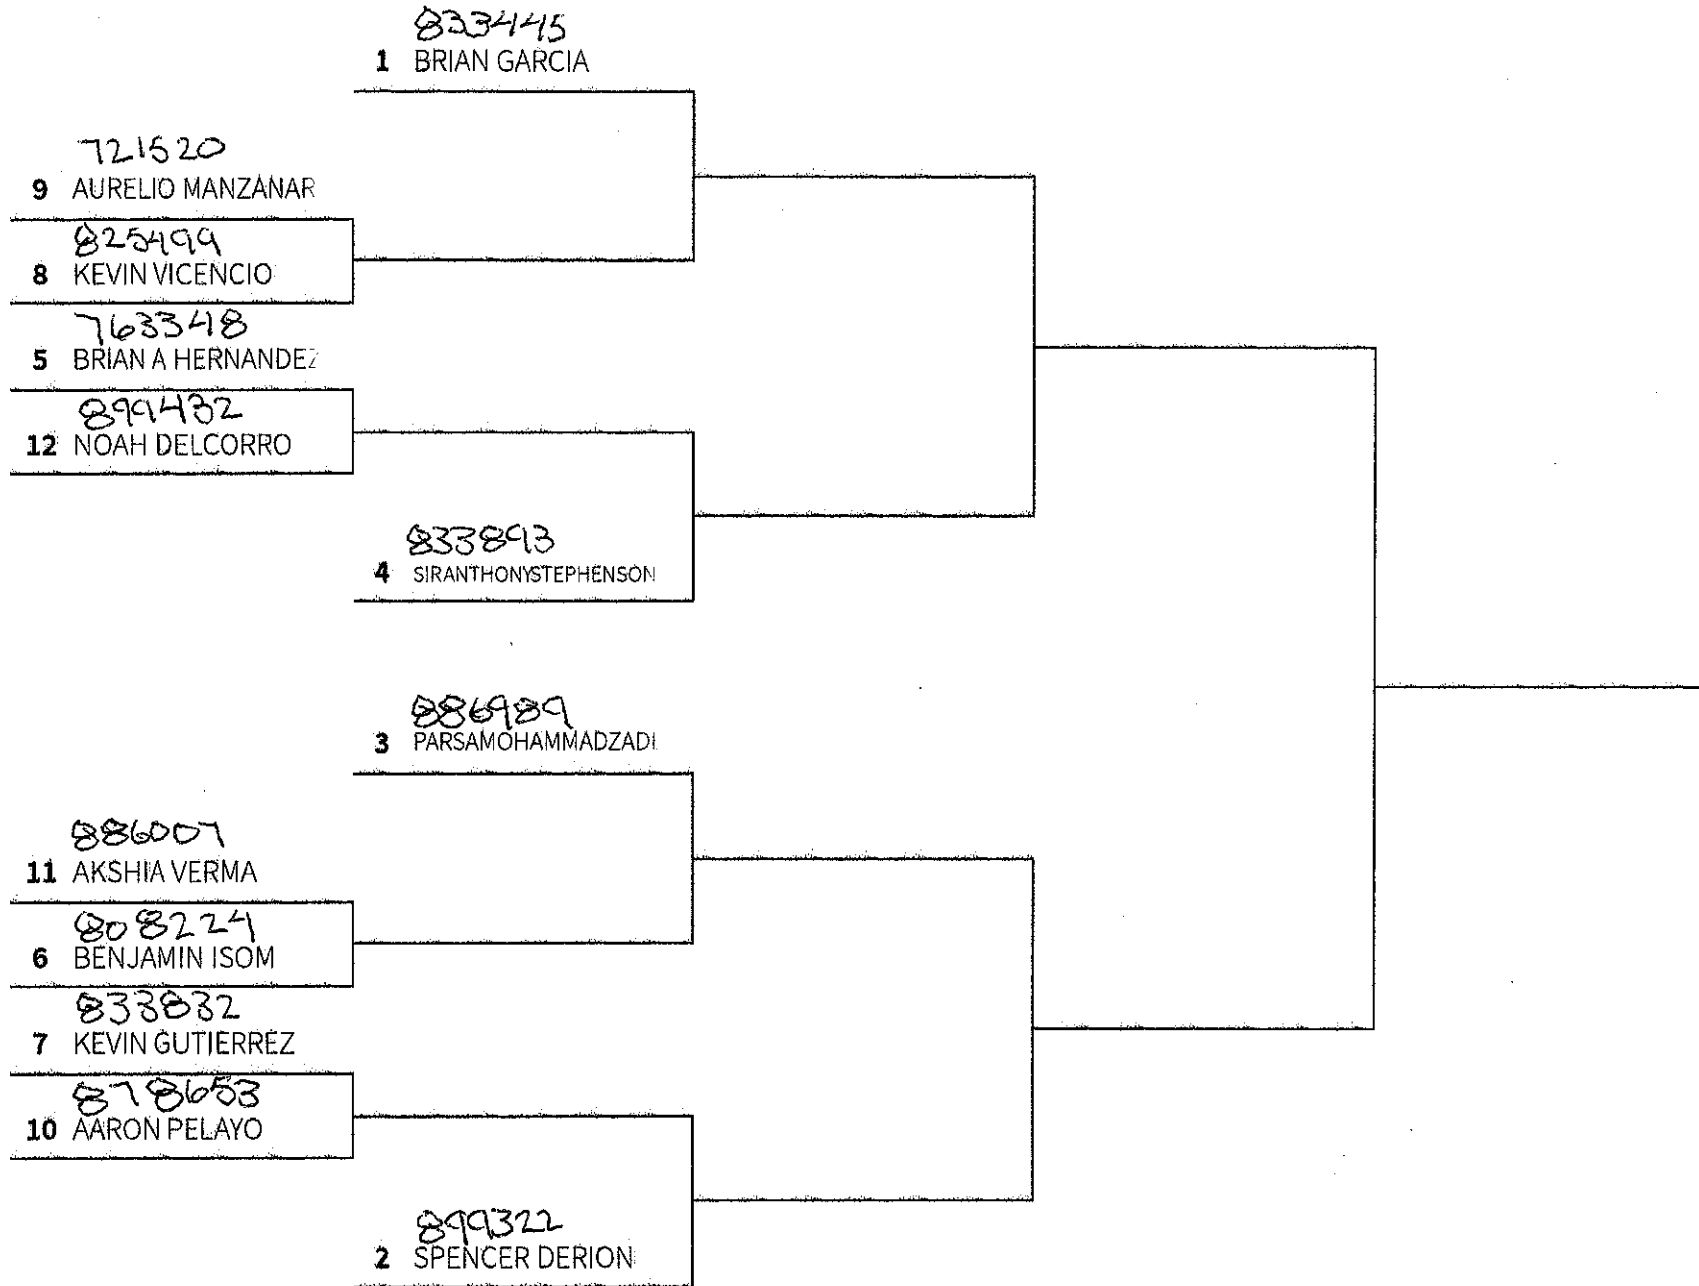

NAT PAL '24 MALE NOVICE 19/40 147LBS

Tues

Wed

Thurs

Sat