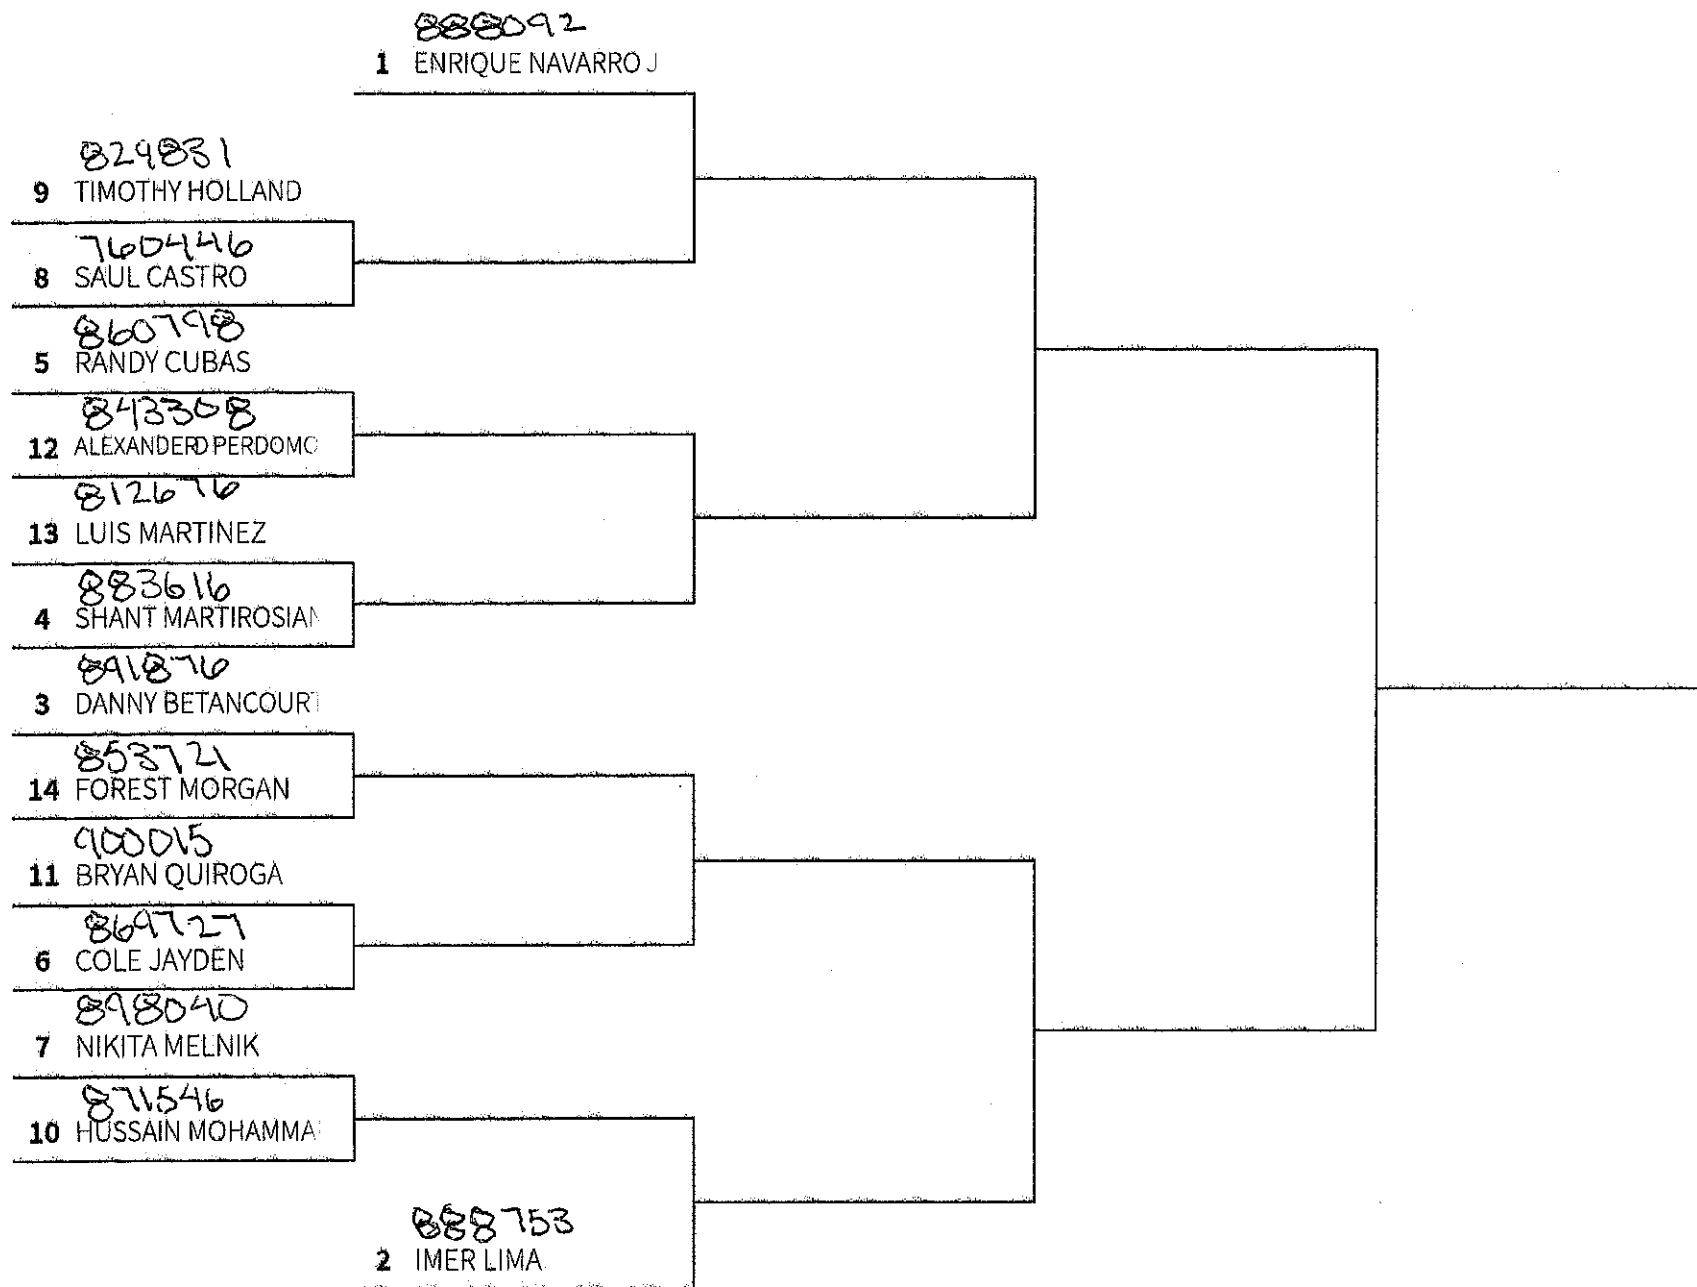

NAT PAL '24 MALE NOVICE 19/40 139LBS

Tues

Wed

Thurs

Sat.