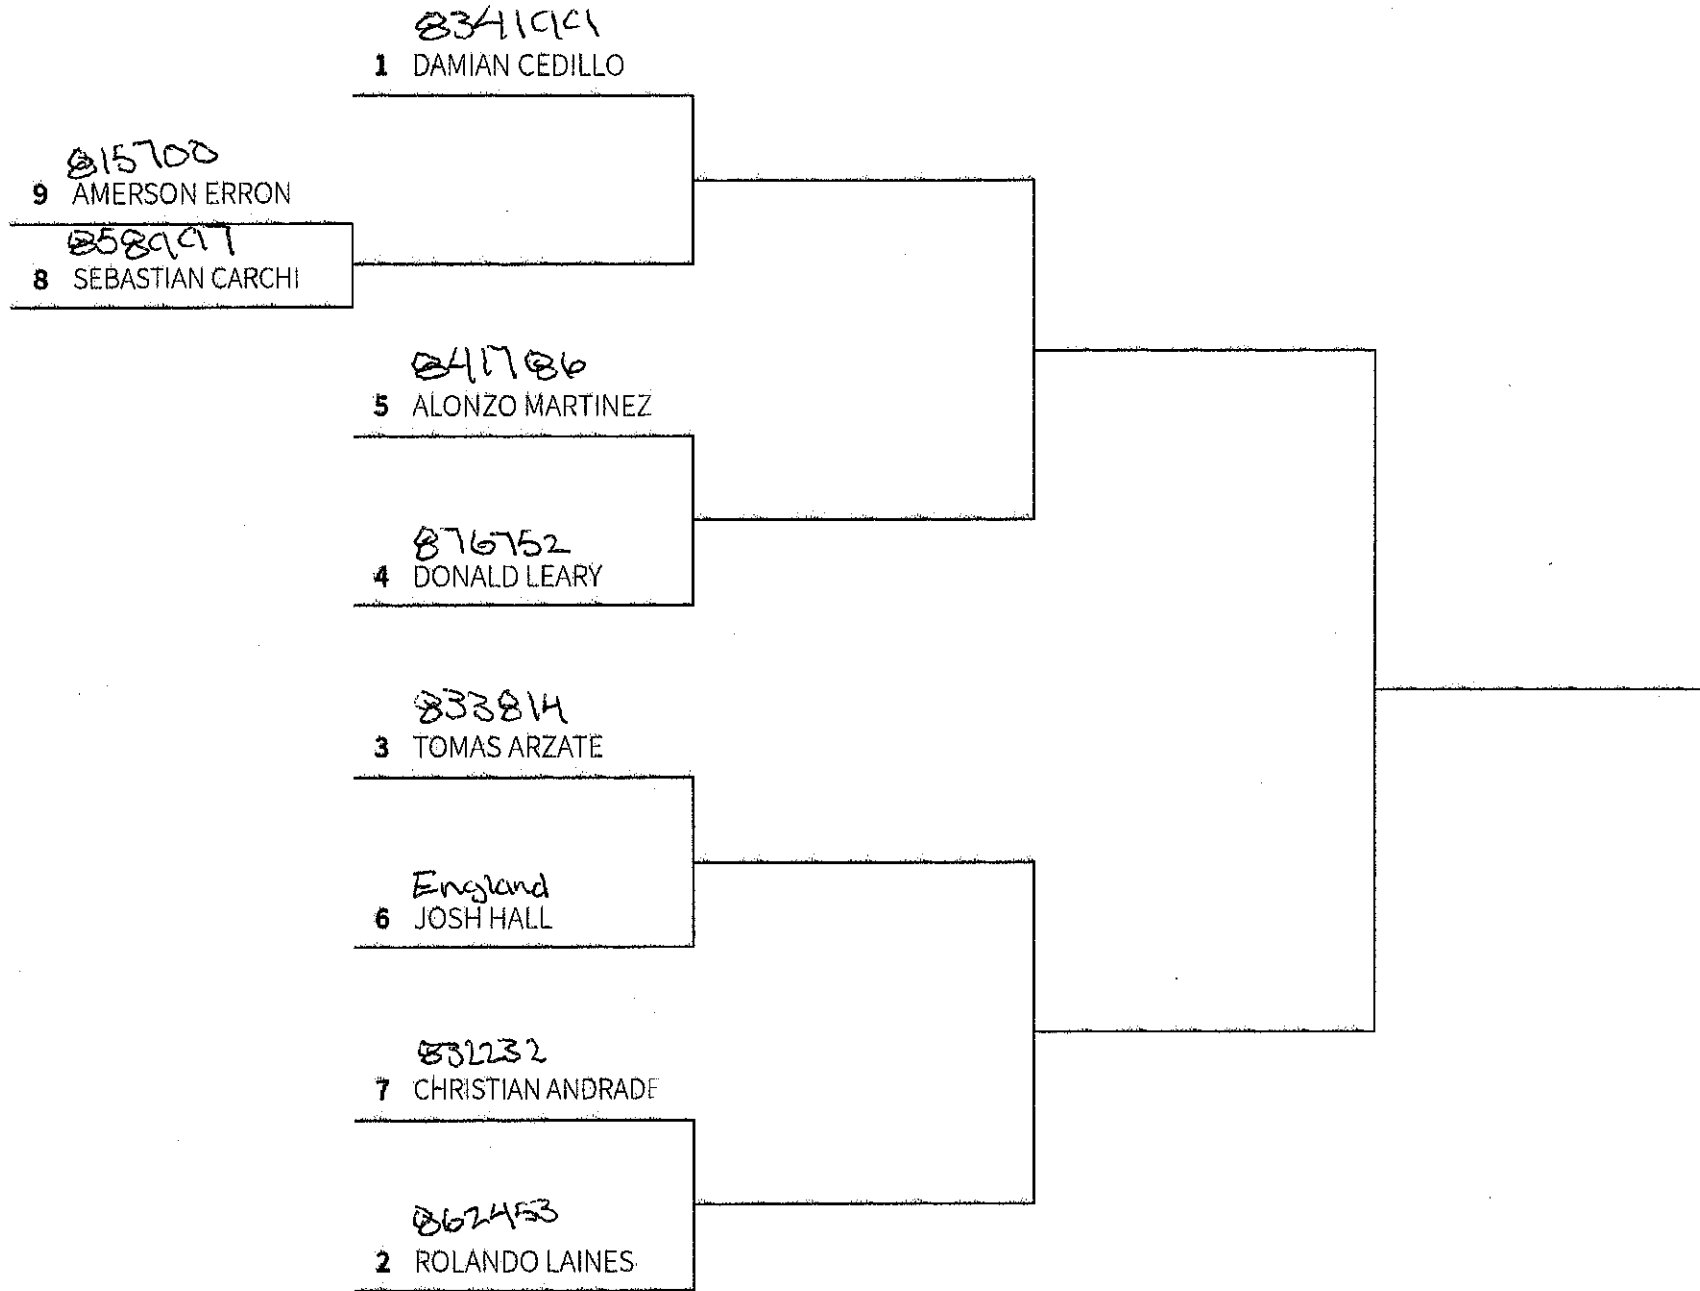

NAT PAL '24 MALE NOVICE 19/40 156LBS

Tues

wed

Thurs

Sat.