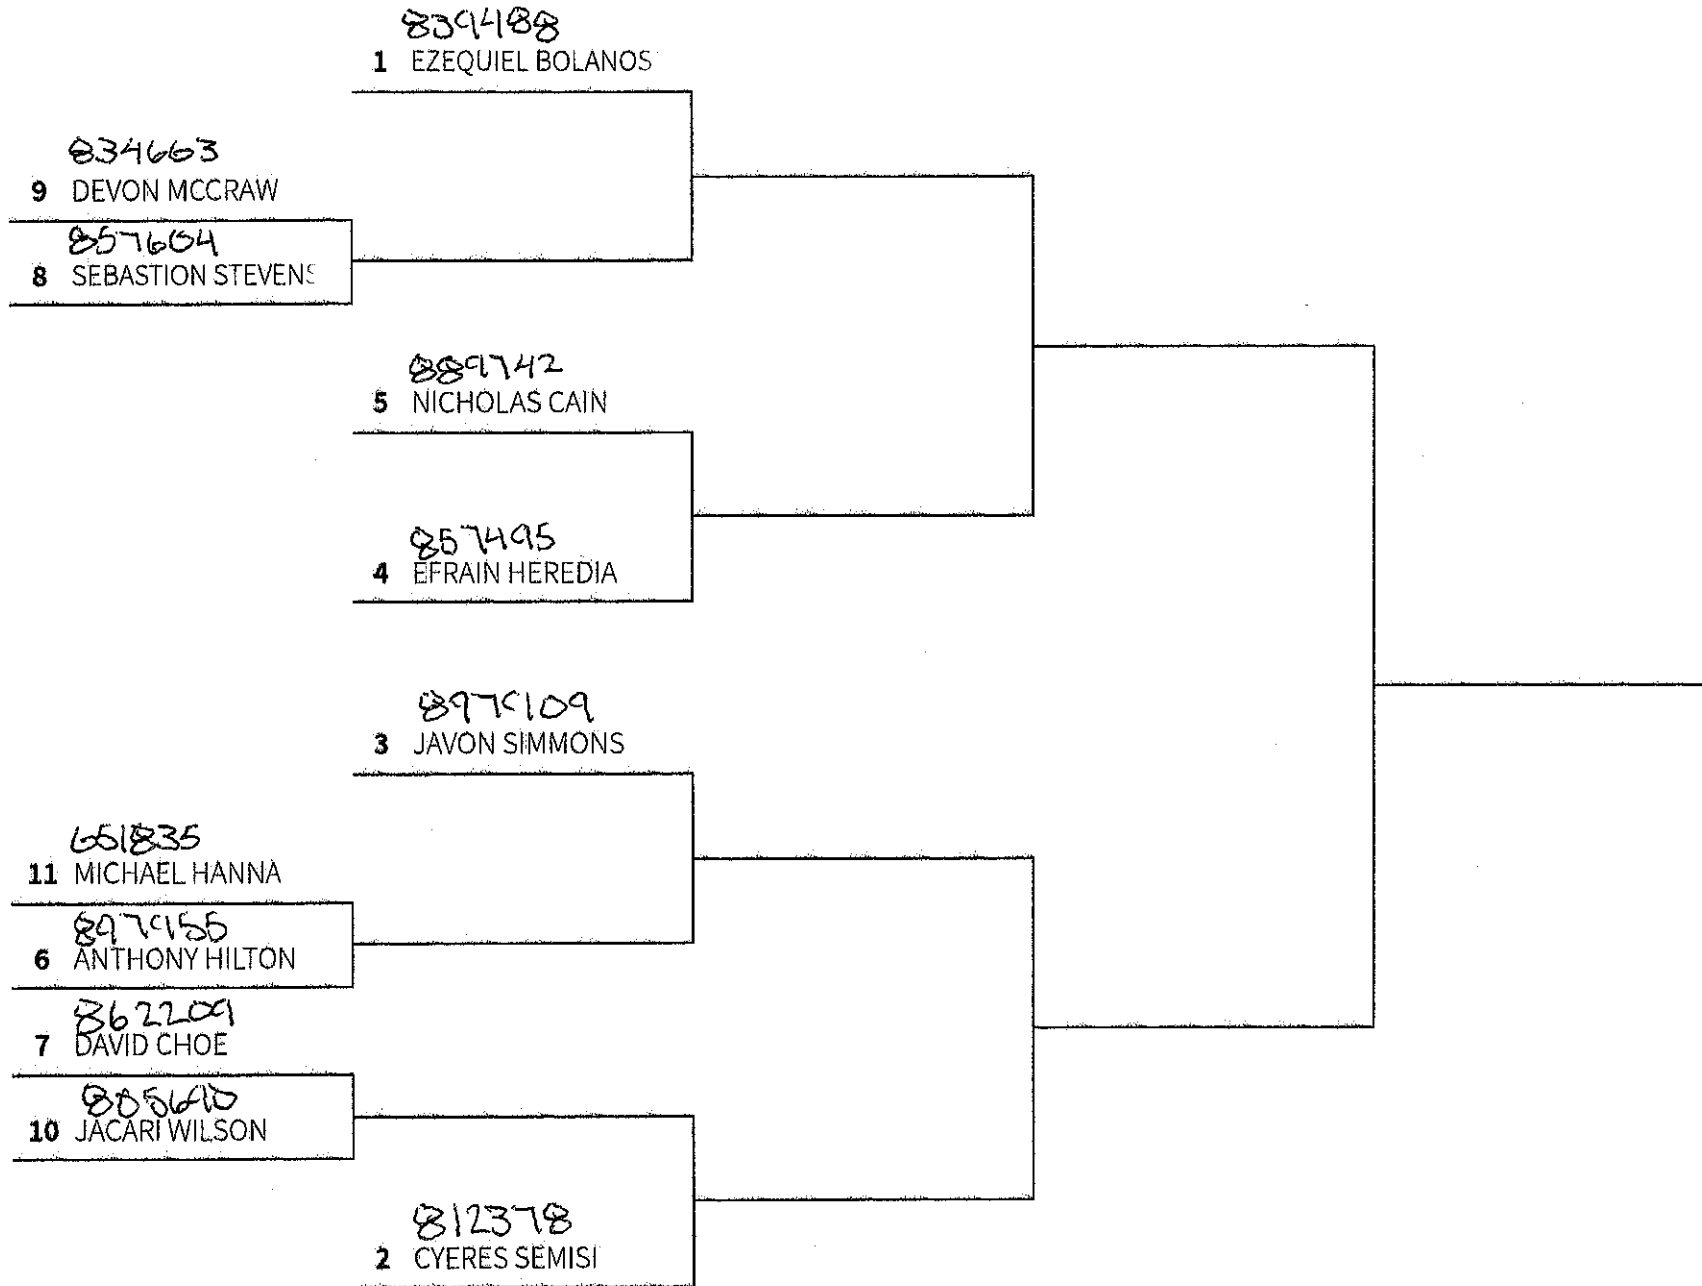

NAT PAL '24 MALE NOVICE 19/40 165LBS

Tues

Thurs.

Fri

Sat.